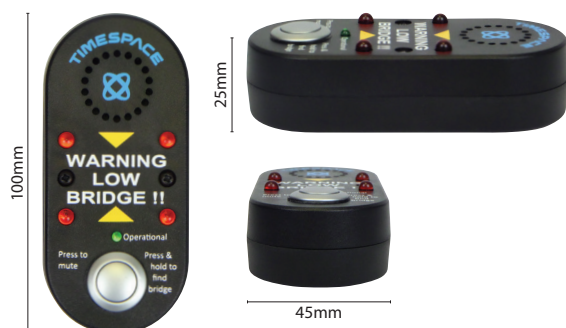

TIMESPACE

Timespace Technology Ltd Lakeview Court Ermine Business Park Huntingdon PE29 6UA UK

t: +44 (0)1480 414147 f: +44 (0)1480 414146 e: mail@tspace.co.uk www.tspace.co.uk